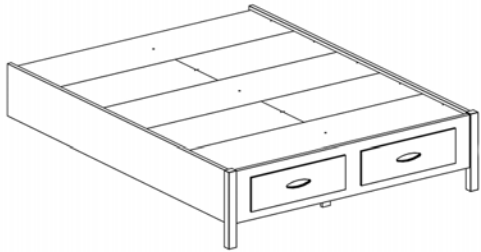

Basic Storage Bed, no headboard

Twin Storage Bed

42"W x 78 1/4"D x 17 1/4"H

Full Storage Bed

58"W x 78 1/4"D x 17 1/4"H

Queen Storage Bed

64"W x 82"D x 17 1/4"H

King Storage Bed

79 3/4"W x 82"D x 17 1/4"H

Available in CAL King

Low Footboard Only

Mattress Only

\*Storage Drawer Options with Low Footboard Only

**Storage Drawers**  
 23 3/4"W x 22 1/8"D x 6 1/2"H

All style beds come with optional storage drawers

Storage available on both sides on Full, Queen and King Beds

Storage available only on one side on Twin Beds

Storage from the Footboard available only on Queen and King

Four storage Drawers equal the same cubic capacity as one 5 Drawer Chest