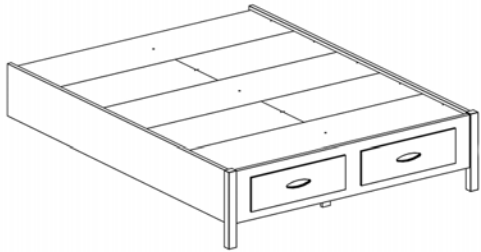

Basic Storage Bed, no headboard

Twin Storage Bed

42"W x 78 1/4"D x 17 1/4"H

Full Storage Bed

58"W x 78 1/4"D x 17 1/4"H

Queen Storage Bed

64"W x 82"D x 17 1/4"H

King Storage Bed

79 3/4"W x 82"D x 17 1/4"H

Available in CAL King

Low Footboard Only

Mattress Only

*Storage Drawer Options with Low Footboard Only

Storage Drawers
 23 3/4"W x 22 1/8"D x 6 1/2"H

All style beds come with optional storage drawers

Storage available on both sides on Full, Queen and King Beds

Storage available only on one side on Twin Beds

Storage from the Footboard available only on Queen and King

Four storage Drawers equal the same cubic capacity as one 5 Drawer Chest