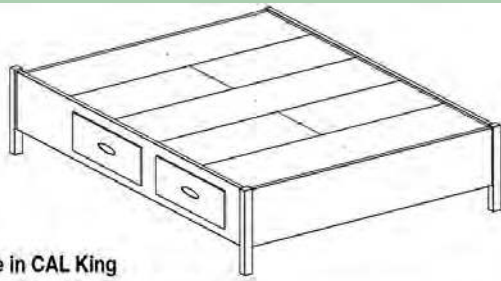

Basic Storage Bed, no headboard

Twin Storage Bed

42"W x 78 1/4"D x 17 1/4"H

Full Storage Bed

58"W x 78 1/4"D x 17 1/4"H

Queen Storage Bed

64"W x 82"D x 17 1/4"H

King Storage Bed

79 3/4"W x 82"D x 17 1/4"H

Available in CAL King

Low Footboard Only

Mattress Only

*Storage Drawer Options with Low Footboard Only

Storage Drawers
 23 3/4"W x 22 1/8"D x 6 1/2"H

All style beds come with optional storage drawers

Storage available on both sides on Full, Queen and King Beds

Storage available only on one side on Twin Beds

Storage from the Footboard available only on Queen and King

Four storage Drawers equal the same cubic capacity as one 5 Drawer Chest