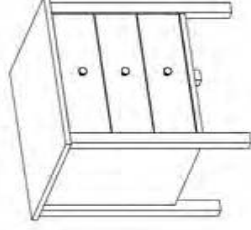

SW13
Mirror
31"W x 36"H

SW02

Six Drawer Dresser
63"W x 19 1/2"D x 33"H

SW03

Three Drawer Chest
33"W x 19 1/2"D x 33"H

SW05

Five Drawer Chest
33"W x 19 1/2"D x 50"H

SW06

Six Drawer Chest
33"W x 19 1/2"D x 57"H

SW07

Seven Drawer Lingerie Chest
22"W x 19 1/2"D x 57"H

SW11

Horizontal Wardrobe
49"W x 20"D x 50"H

SW10-1

One Drawer Nightstand
22"W x 19 1/2"D x 25"H

SW10-2

Two Drawer Nightstand
22"W x 19 1/2"D x 25"H

SW10-3

Three Drawer Nightstand
22"W x 19 1/2"D x 25"H

Dimensions are nominal.

Adjustable feet come standard on all case pieces.

Vermont Made Furniture - Brandon VT
Vermontmadefurniture.com - 05733