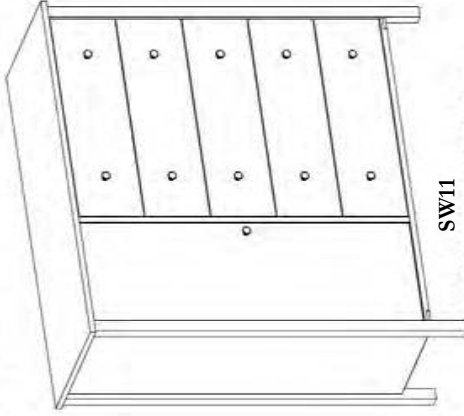

Available Options:

- CAL King
- High or Low Footboard
- Storage Drawers
- Mattress Only or
- Mattress & Box Spring

SW14Q LF

Arched Spindle Bed with Low Footboard

SW08

Eight Drawer Dresser
63"W x 19 1/2"D x 39"H

SW13
Mirror
31"W x 36"H

SW02

Six Drawer Dresser
63"W x 19 1/2"D x 33"H

SW03

Three Drawer Chest
33"W x 19 1/2"D x 33"H

SW05

Five Drawer Chest
33"W x 19 1/2"D x 50"H

SW06

Six Drawer Chest
33"W x 19 1/2"D x 57"H

SW07

Seven Drawer Lingerie Chest
22"W x 19 1/2"D x 57"H

SW11

Horizontal Wardrobe
49"W x 20"D x 50"H

SW10-1

One Drawer Nightstand
22"W x 19 1/2"D x 25"H

SW10-2