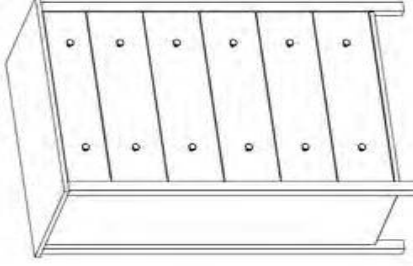

Available Options:

- CAL King
- High or Low Footboard
- Storage Drawers
- Mattress Only or
- Mattress & Box Spring

SW14Q LF

Arched Spindle Bed with Low Footboard

SW08

Eight Drawer Dresser
63"W x 19 1/2"D x 39"H

SW13
Mirror
31"W x 36"H

SW02

Six Drawer Dresser
63"W x 19 1/2"D x 33"H

SW03

Three Drawer Chest
33"W x 19 1/2"D x 33"H

SW05

Five Drawer Chest
33"W x 19 1/2"D x 50"H

SW06