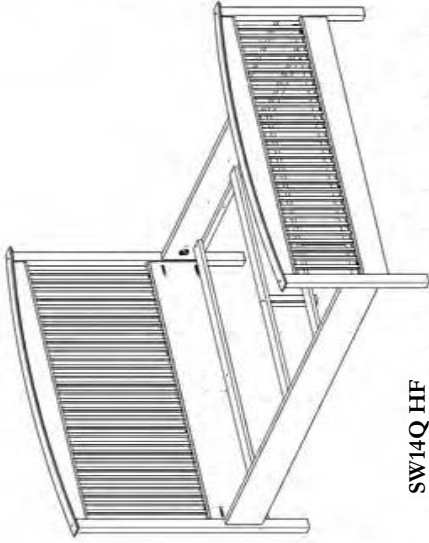

SW14Q LF Arched Spindle Bed in Cherry with Cinnamon Finish

Vermont Made Furniture

Stowe

COLLECTION

SW02 Six Drawer Double Dresser and ST13 Mirror in American Black Cherry with Cinnamon Stain

SW06 Six Drawer Chest in American Black Cherry with Cinnamon Stain

SW10 One Draer Nightstand in American Black Cherry with Cinnamon Stain

Vermont Made Furniture - Brandon VT
 Vermontmadeurniture.com - 05733

SW14Q HF

Arched Spindle Bed with High Footboard

- SW14T LF Twin
44"W x 81"D x 49 1/2"H
- SW14F LF Full
60"W x 81"D x 50"H
- SW14Q LF Queen
66"W x 84"D x 50"H
- SW14K LF King
82"W x 84"D x 50"H

Available Options:

- CAL King
- High or Low Footboard
- Storage Drawers
- Mattress Only or
- Mattress & Box Spring

SW14Q LF

Arched Spindle Bed with Low Footboard

SW08

Eight Drawer Dresser
63"W x 19 1/2"D x 39"H