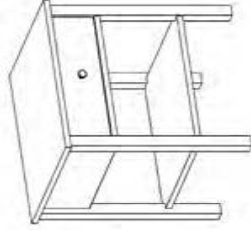

SW13
Mirror
31"W x 36"H

SW02

Six Drawer Dresser
63"W x 19 1/2"D x 33"H

SW03

Three Drawer Chest
33"W x 19 1/2"D x 33"H

SW05

Five Drawer Chest
33"W x 19 1/2"D x 50"H

SW06

Six Drawer Chest
33"W x 19 1/2"D x 57"H

SW07

Seven Drawer Lingerie Chest
22"W x 19 1/2"D x 57"H

SW11

Horizontal Wardrobe
49"W x 20"D x 50"H

SW10-1

One Drawer Nightstand
22"W x 19 1/2"D x 25"H

SW10-2

Two Drawer Nightstand
22"W x 19 1/2"D x 25"H

SW10-3

Three Drawer Nightstand
22"W x 19 1/2"D x 25"H

Dimensions are nominal.

Adjustable feet come standard on all case pieces.

Vermont Made Furniture - Brandon VT
Vermontmadefurniture.com - 05733