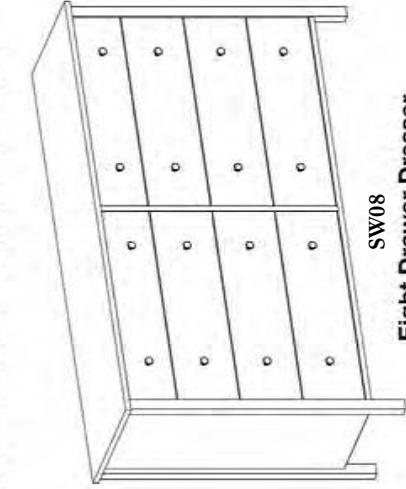

SW10 One Draer Nightstand in American Black Cherry with Cinnamon Stain

Vermont Made Furniture - Brandon VT
 Vermontmadeurniture.com - 05733

SW14Q HF

Arched Spindle Bed with High Footboard

- SW14T LF Twin
44"W x 81"D x 49 1/2"H
- SW14F LF Full
60"W x 81"D x 50"H
- SW14Q LF Queen
66"W x 84"D x 50"H
- SW14K LF King
82"W x 84"D x 50"H

Available Options:

- CAL King
- High or Low Footboard
- Storage Drawers
- Mattress Only or
- Mattress & Box Spring

SW14Q LF

Arched Spindle Bed with Low Footboard

SW08

Eight Drawer Dresser
63"W x 19 1/2"D x 39"H

SW13
Mirror
31"W x 36"H

SW02

Six Drawer Dresser
63"W x 19 1/2"D x 33"H

SW03

Three Drawer Chest
33"W x 19 1/2"D x 33"H

SW05

Five Drawer Chest
33"W x 19 1/2"D x 50"H

SW06