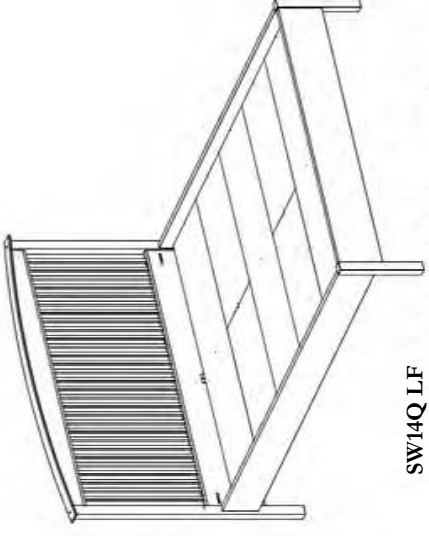

SW10 One Draer Nightstand in American Black Cherry with Cinnamon Stain

Vermont Made Furniture - Brandon VT
 Vermontmadeurniture.com - 05733

SW14Q HF

Arched Spindle Bed with High Footboard

- SW14T LF Twin
44"W x 81"D x 49 1/2"H
- SW14F LF Full
60"W x 81"D x 50"H
- SW14Q LF Queen
66"W x 84"D x 50"H
- SW14K LF King
82"W x 84"D x 50"H

Available Options:

- CAL King
- High or Low Footboard
- Storage Drawers
- Mattress Only or
- Mattress & Box Spring

SW14Q LF

Arched Spindle Bed with Low Footboard

SW08

Eight Drawer Dresser
63"W x 19 1/2"D x 39"H

SW13
Mirror
31"W x 36"H

SW02

Six Drawer Dresser
63"W x 19 1/2"D x 33"H

SW03

Three Drawer Chest
33"W x 19 1/2"D x 33"H

SW05

Five Drawer Chest
33"W x 19 1/2"D x 50"H

SW06