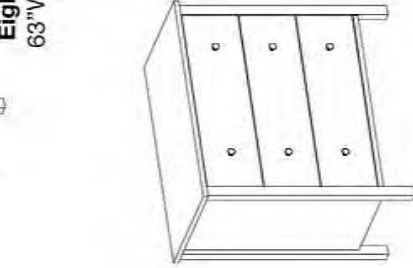

Available Options:

- CAL King
- High or Low Footboard
- Storage Drawers
- Mattress Only or
- Mattress & Box Spring

SW14Q LF

Arched Spindle Bed with Low Footboard

SW08

Eight Drawer Dresser
63"W x 19 1/2"D x 39"H

SW13
Mirror
31"W x 36"H

SW02

Six Drawer Dresser
63"W x 19 1/2"D x 33"H

SW03

Three Drawer Chest
33"W x 19 1/2"D x 33"H

SW05

Five Drawer Chest
33"W x 19 1/2"D x 50"H

SW06