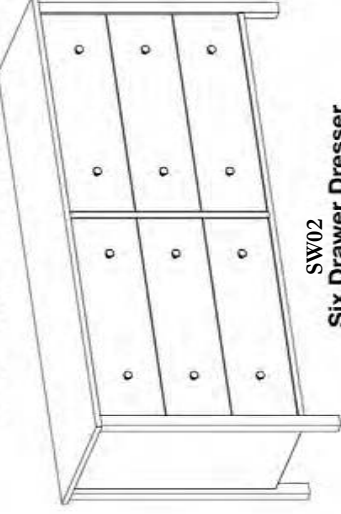

SW10 One Draer Nightstand in American Black Cherry with Cinnamon Stain

Vermont Made Furniture - Brandon VT
 Vermontmadeurniture.com - 05733

SW14Q HF

Arched Spindle Bed with High Footboard

- SW14T LF Twin
44"W x 81"D x 49 1/2"H
- SW14F LF Full
60"W x 81"D x 50"H
- SW14Q LF Queen
66"W x 84"D x 50"H
- SW14K LF King
82"W x 84"D x 50"H

Available Options:

- CAL King
- High or Low Footboard
- Storage Drawers
- Mattress Only or
- Mattress & Box Spring

SW14Q LF

Arched Spindle Bed with Low Footboard

SW08

Eight Drawer Dresser
63"W x 19 1/2"D x 39"H

SW13
Mirror
31"W x 36"H

SW02

Six Drawer Dresser
63"W x 19 1/2"D x 33"H

SW03

Three Drawer Chest
33"W x 19 1/2"D x 33"H

SW05

Five Drawer Chest
33"W x 19 1/2"D x 50"H

SW06

Two Drawer Nightstand
22"W x 19 1/2"D x 25"H

SW10-3

Three Drawer Nightstand
22"W x 19 1/2"D x 25"H

Dimensions are nominal.

Adjustable feet come standard on all case pieces.

Vermont Made Furniture - Brandon VT
Vermontmadefurniture.com - 05733