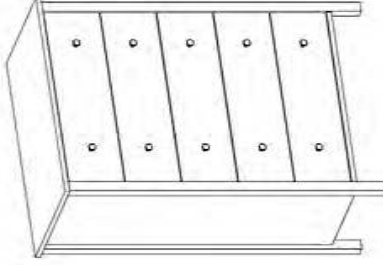

Available Options:

- CAL King
- High or Low Footboard
- Storage Drawers
- Mattress Only or
- Mattress & Box Spring

SW14Q LF

Arched Spindle Bed with Low Footboard

SW08

Eight Drawer Dresser
63"W x 19 1/2"D x 39"H

SW13
Mirror
31"W x 36"H

SW02

Six Drawer Dresser
63"W x 19 1/2"D x 33"H

SW03

Three Drawer Chest
33"W x 19 1/2"D x 33"H

SW05

Five Drawer Chest
33"W x 19 1/2"D x 50"H

SW06