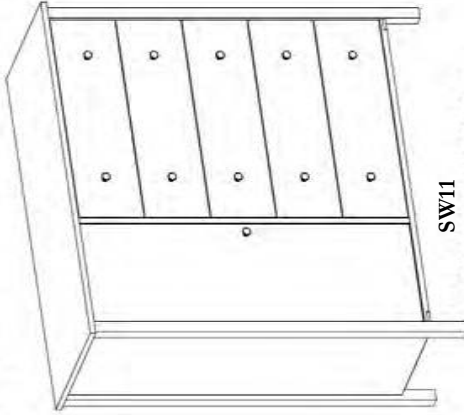

SW13
Mirror

31"W x 36"H

SW02

Six Drawer Dresser
63"W x 19 1/2"D x 33"H

SW03

Three Drawer Chest
33"W x 19 1/2"D x 33"H

SW04

Four Drawer Chest
33"W x 19 1/2"D x 39"H

SW05

Five Drawer Chest
33"W x 19 1/2"D x 50"H

SW06

Six Drawer Chest
33"W x 19 1/2"D x 57"H

SW07

Seven Drawer Lingerie Chest
22"W x 19 1/2"D x 57"H

SW11

Horizontal Wardrobe
49"W x 20"D x 50"H

SW10-1

One Drawer Nightstand
22"W x 19 1/2"D x 25"H

SW10-2

Two Drawer Nightstand
22"W x 19 1/2"D x 25"H

SW10-3

Three Drawer Nightstand
22"W x 19 1/2"D x 25"H

Dimensions are nominal.

Adjustable feet come standard on all case pieces.