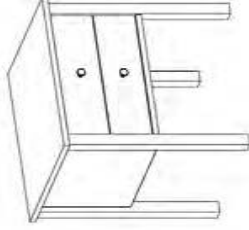

SW13
Mirror

31"W x 36"H

SW02

Six Drawer Dresser
63"W x 19 1/2"D x 33"H

SW03

Three Drawer Chest
33"W x 19 1/2"D x 33"H

SW04

Four Drawer Chest
33"W x 19 1/2"D x 39"H

SW05

Five Drawer Chest
33"W x 19 1/2"D x 50"H

SW06

Six Drawer Chest
33"W x 19 1/2"D x 57"H

SW07

Seven Drawer Lingerie Chest
22"W x 19 1/2"D x 57"H

SW11

Horizontal Wardrobe
49"W x 20"D x 50"H

SW10-1

One Drawer Nightstand
22"W x 19 1/2"D x 25"H

SW10-2

Two Drawer Nightstand
22"W x 19 1/2"D x 25"H

SW10-3

Three Drawer Nightstand
22"W x 19 1/2"D x 25"H

Dimensions are nominal.

Adjustable feet come standard on all case pieces.