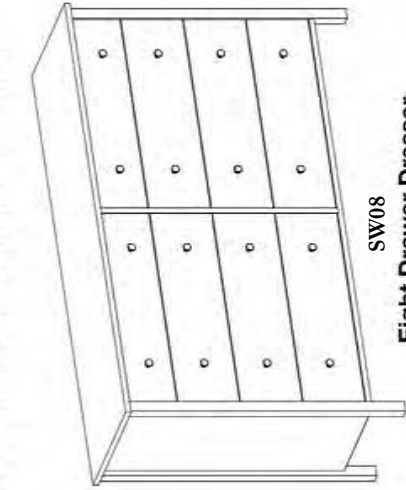

SW10 One Draer Nightstand in
American Black Cherry with Cinnamon
Stain

Vermont Made Furniture - Brandon VT
Vermontmadeurniture.com - 05733

SW14Q HF

Arched Spindle Bed with High Footboard

- SW14T LF Twin
44"W x 81"D x 49 1/2"H
- SW14F LF Full
60"W x 81"D x 50"H
- SW14Q LF Queen
66"W x 84"D x 50"H
- SW14K LF King
82"W x 84"D x 50"H

Available Options:

- CAL King
- High or Low Footboard
- Storage Drawers
- Mattress Only or
- Mattress & Box Spring

SW14Q LF

Arched Spindle Bed with Low Footboard

SW08

Eight Drawer Dresser
63"W x 19 1/2"D x 39"H

SW13
Mirror

31"W x 36"H

SW02

Six Drawer Dresser
63"W x 19 1/2"D x 33"H

SW03

Three Drawer Chest
33"W x 19 1/2"D x 33"H

SW04

Four Drawer Chest
33"W x 19 1/2"D x 39"H