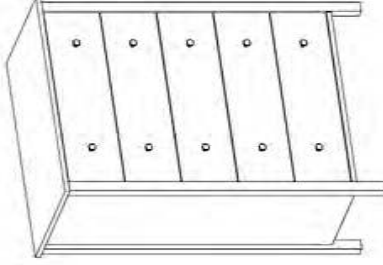

Available Options:

- CAL King
- High or Low Footboard
- Storage Drawers
- Mattress Only or
- Mattress & Box Spring

SW14Q LF

Arched Spindle Bed with Low Footboard

SW08

Eight Drawer Dresser
63"W x 19 1/2"D x 39"H

SW13
Mirror

31"W x 36"H

SW02

Six Drawer Dresser
63"W x 19 1/2"D x 33"H

SW03

Three Drawer Chest
33"W x 19 1/2"D x 33"H

SW04

Four Drawer Chest
33"W x 19 1/2"D x 39"H