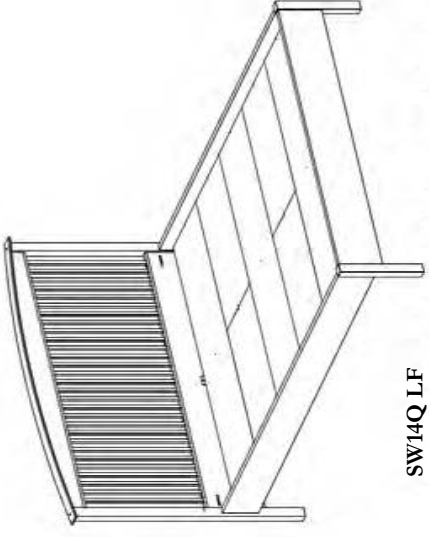

SW10 One Draer Nightstand in
American Black Cherry with Cinnamon
Stain

Vermont Made Furniture - Brandon VT
Vermontmadeurniture.com - 05733

SW14Q HF

Arched Spindle Bed with High Footboard

- SW14T LF Twin
44"W x 81"D x 49 1/2"H
- SW14F LF Full
60"W x 81"D x 50"H
- SW14Q LF Queen
66"W x 84"D x 50"H
- SW14K LF King
82"W x 84"D x 50"H

Available Options:

- CAL King
- High or Low Footboard
- Storage Drawers
- Mattress Only or
- Mattress & Box Spring

SW14Q LF

Arched Spindle Bed with Low Footboard

SW08

Eight Drawer Dresser
63"W x 19 1/2"D x 39"H

SW13
Mirror

31"W x 36"H

SW02

Six Drawer Dresser
63"W x 19 1/2"D x 33"H

SW03

Three Drawer Chest
33"W x 19 1/2"D x 33"H

SW04

Four Drawer Chest
33"W x 19 1/2"D x 39"H