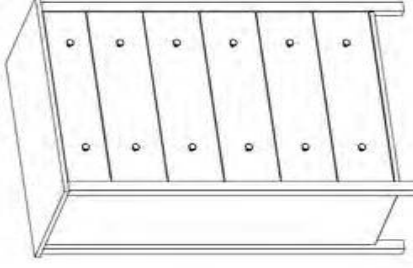

SW06

Six Drawer Chest
33"W x 19 1/2"D x 57"H