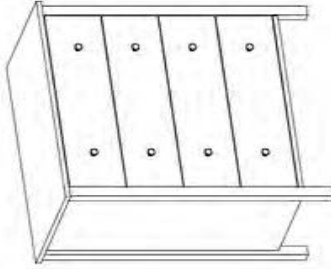

Available Options:

- CAL King
- High or Low Footboard
- Storage Drawers
- Mattress Only or
- Mattress & Box Spring

SW14Q LF

Arched Spindle Bed with Low Footboard

SW08

Eight Drawer Dresser
63"W x 19 1/2"D x 39"H

SW13
Mirror

31"W x 36"H

SW02

Six Drawer Dresser
63"W x 19 1/2"D x 33"H

SW03

Three Drawer Chest
33"W x 19 1/2"D x 33"H

SW04

Four Drawer Chest
33"W x 19 1/2"D x 39"H

SW05

Five Drawer Chest
33"W x 19 1/2"D x 50"H

SW06

Six Drawer Chest
33"W x 19 1/2"D x 57"H

SW07

Seven Drawer Lingerie Chest
22"W x 19 1/2"D x 57"H

SW11

Horizontal Wardrobe
49"W x 20"D x 50"H