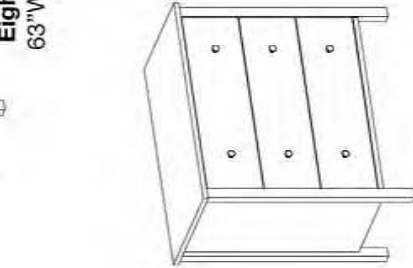

Available Options:

- CAL King
- High or Low Footboard
- Storage Drawers
- Mattress Only or
- Mattress & Box Spring

SW14Q LF

Arched Spindle Bed with Low Footboard

SW08

Eight Drawer Dresser
63"W x 19 1/2"D x 39"H

SW13
Mirror

31"W x 36"H

SW02

Six Drawer Dresser
63"W x 19 1/2"D x 33"H

SW03

Three Drawer Chest
33"W x 19 1/2"D x 33"H

SW04

Four Drawer Chest
33"W x 19 1/2"D x 39"H