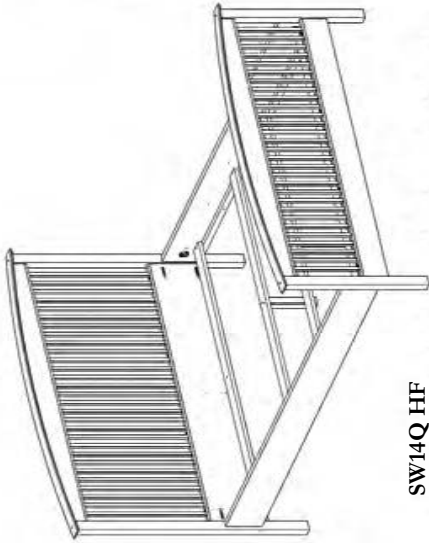

SW14Q LF Arched Spindle Bed in Cherry with Cinnamon Finish

Vermont Made Furniture

Stowe

COLLECTION

SW02 Six Drawer Double Dresser and ST13 Mirror
in American Black Cherry with Cinnamon Stain

SW06 Six Drawer Chest in American Black
Cherry with Cinnamon Stain

SW10 One Draer Nightstand in
American Black Cherry with Cinnamon
Stain

Vermont Made Furniture - Brandon VT
Vermontmadeurniture.com - 05733

SW14Q HF

Arched Spindle Bed with High Footboard

- SW14T LF Twin
44"W x 81"D x 49 1/2"H
- SW14F LF Full
60"W x 81"D x 50"H
- SW14Q LF Queen
66"W x 84"D x 50"H
- SW14K LF King
82"W x 84"D x 50"H

Available Options:

- CAL King
- High or Low Footboard
- Storage Drawers
- Mattress Only or
- Mattress & Box Spring

SW14Q LF

Arched Spindle Bed with Low Footboard

SW08

Eight Drawer Dresser
63"W x 19 1/2"D x 39"H