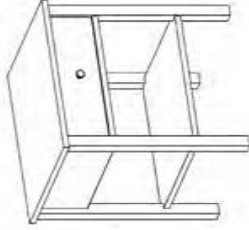

SW13
Mirror

31"W x 36"H

SW02

Six Drawer Dresser
63"W x 19 1/2"D x 33"H

SW03

Three Drawer Chest
33"W x 19 1/2"D x 33"H

SW04

Four Drawer Chest
33"W x 19 1/2"D x 39"H

SW05

Five Drawer Chest
33"W x 19 1/2"D x 50"H

SW06

Six Drawer Chest
33"W x 19 1/2"D x 57"H

SW07

Seven Drawer Lingerie Chest
22"W x 19 1/2"D x 57"H

SW11

Horizontal Wardrobe
49"W x 20"D x 50"H

SW10-1

One Drawer Nightstand
22"W x 19 1/2"D x 25"H

SW10-2

Two Drawer Nightstand
22"W x 19 1/2"D x 25"H

SW10-3

Three Drawer Nightstand
22"W x 19 1/2"D x 25"H

Dimensions are nominal.

Adjustable feet come standard on all case pieces.