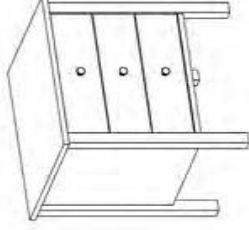

SW13
Mirror

31"W x 36"H

SW02

Six Drawer Dresser
63"W x 19 1/2"D x 33"H

SW03

Three Drawer Chest
33"W x 19 1/2"D x 33"H

SW04

Four Drawer Chest
33"W x 19 1/2"D x 39"H

SW05

Five Drawer Chest
33"W x 19 1/2"D x 50"H

SW06

Six Drawer Chest
33"W x 19 1/2"D x 57"H

SW07

Seven Drawer Lingerie Chest
22"W x 19 1/2"D x 57"H

SW11

Horizontal Wardrobe
49"W x 20"D x 50"H

SW10-1

One Drawer Nightstand
22"W x 19 1/2"D x 25"H

SW10-2

Two Drawer Nightstand
22"W x 19 1/2"D x 25"H

SW10-3

Three Drawer Nightstand
22"W x 19 1/2"D x 25"H

Dimensions are nominal.

Adjustable feet come standard on all case pieces.