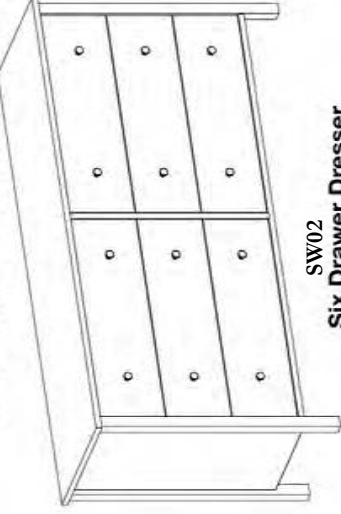

SW10 One Draer Nightstand in
American Black Cherry with Cinnamon
Stain

Vermont Made Furniture - Brandon VT
Vermontmadeurniture.com - 05733

SW14Q HF

Arched Spindle Bed with High Footboard

- SW14T LF Twin
44"W x 81"D x 49 1/2"H
- SW14F LF Full
60"W x 81"D x 50"H
- SW14Q LF Queen
66"W x 84"D x 50"H
- SW14K LF King
82"W x 84"D x 50"H

Available Options:

- CAL King
- High or Low Footboard
- Storage Drawers
- Mattress Only or
- Mattress & Box Spring

SW14Q LF

Arched Spindle Bed with Low Footboard

SW08

Eight Drawer Dresser
63"W x 19 1/2"D x 39"H

SW13
Mirror

31"W x 36"H

SW02

Six Drawer Dresser
63"W x 19 1/2"D x 33"H

SW03

Three Drawer Chest
33"W x 19 1/2"D x 33"H

SW04

Four Drawer Chest
33"W x 19 1/2"D x 39"H

SW05

Five Drawer Chest
33"W x 19 1/2"D x 50"H

SW06

Six Drawer Chest
33"W x 19 1/2"D x 57"H

SW07

Seven Drawer Lingerie Chest
22"W x 19 1/2"D x 57"H

SW11

Horizontal Wardrobe
49"W x 20"D x 50"H