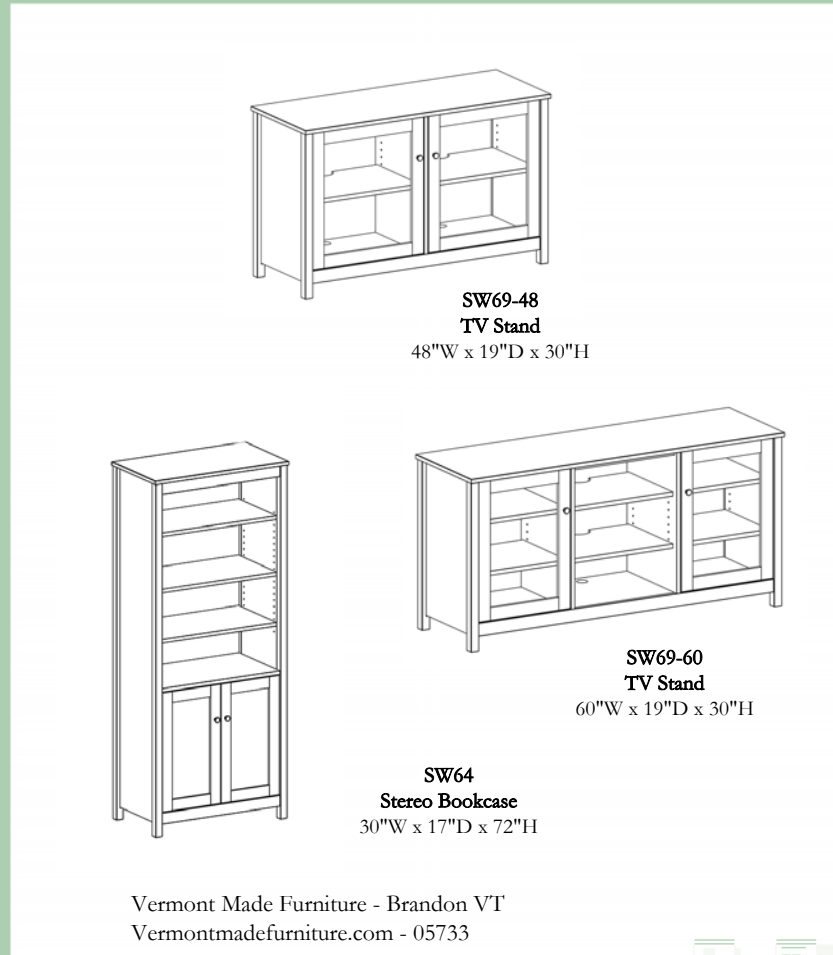

*Vermont Made Furniture*  
**Entertainment**  
COLLECTION

# Vermont Made Furniture Entertainment COLLECTION

The Entertainment Collection is inspired by a classic, refined motif considered to complement a variety of styles. This collection embraces, and completes any room with grace and poise.

SW69-48 TV Stand in American Black Cherry with Natural Finish

SW69-48 TV Stand in American Black Cherry with Concord Stain