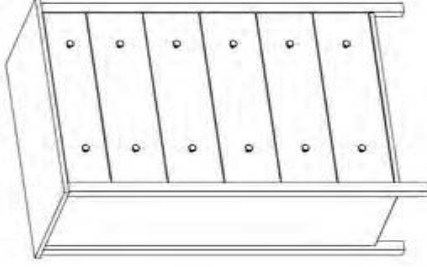

Available Options:

- CAL King
- High or Low Footboard
- Storage Drawers
- Mattress Only or
- Mattress & Box Spring

SW14Q LF

Arched Spindle Bed with Low Footboard

SW08

Eight Drawer Dresser
63"W x 19 1/2"D x 39"H

SW13
Mirror

31"W x 36"H

SW02

Six Drawer Dresser
63"W x 19 1/2"D x 33"H

SW03

Three Drawer Chest
33"W x 19 1/2"D x 33"H

SW05

Five Drawer Chest
33"W x 19 1/2"D x 50"H