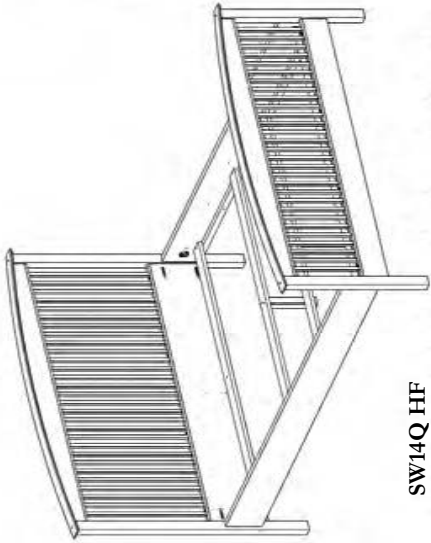

Vermont Made Furniture
Stowe
COLLECTION

SW14Q LF Arched Spindle Bed in Cherry with Concord Finish

SW02 Six Drawer Double Dresser and ST13 Mirror in American Black Cherry with Concord Stain

SW06 Six Drawer Chest in American Black Cherry with Concord Stain

SW10 One Draer Nightstand in American Black Cherry with Concord Stain

Vermont Made Furniture - Brandon VT
Vermontmadeurniture.com - 05733

SW14Q HF

Arched Spindle Bed with High Footboard

- SW14T LF Twin
44"W x 81"D x 49 1/2"H
- SW14F LF Full
60"W x 81"D x 50"H
- SW14Q LF Queen
66"W x 84"D x 50"H
- SW14K LF King
82"W x 84"D x 50"H

Available Options:

- CAL King
- High or Low Footboard
- Storage Drawers
- Mattress Only or
- Mattress & Box Spring

SW14Q LF

Arched Spindle Bed with Low Footboard

SW08

Eight Drawer Dresser
63"W x 19 1/2"D x 39"H

SW13
Mirror

31"W x 36"H

SW02

Six Drawer Dresser
63"W x 19 1/2"D x 33"H

SW03

Three Drawer Chest
33"W x 19 1/2"D x 33"H

SW05

Five Drawer Chest
33"W x 19 1/2"D x 50"H