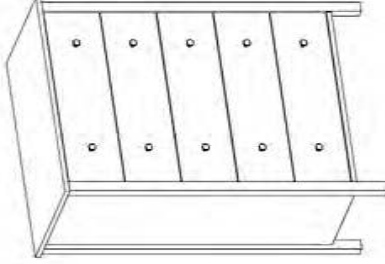

Available Options:

- CAL King
- High or Low Footboard
- Storage Drawers
- Mattress Only or
- Mattress & Box Spring

SW14Q LF

Arched Spindle Bed with Low Footboard

SW08

Eight Drawer Dresser
63"W x 19 1/2"D x 39"H

SW13
Mirror

31"W x 36"H

SW02

Six Drawer Dresser
63"W x 19 1/2"D x 33"H

SW03

Three Drawer Chest
33"W x 19 1/2"D x 33"H

SW05

Five Drawer Chest
33"W x 19 1/2"D x 50"H