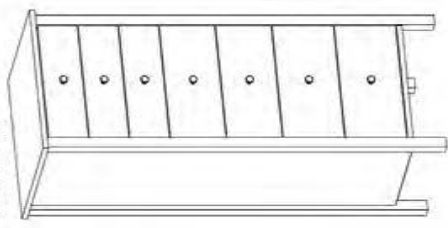

Six Drawer Dresser
63"W x 19 1/2"D x 33"H

SW07

Seven Drawer Lingerie Chest
22"W x 19 1/2"D x 57"H