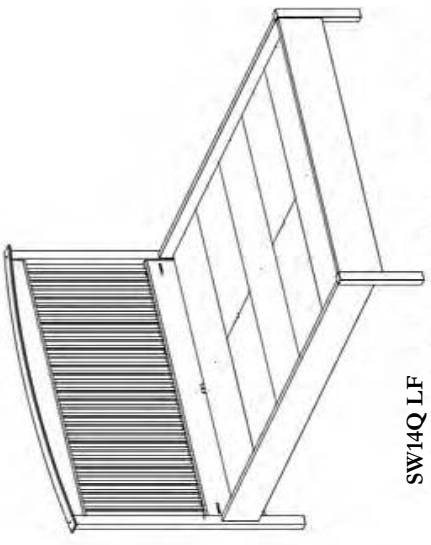

SW10 One Draer Nightstand in American Black Cherry with Concord Stain

Vermont Made Furniture - Brandon VT
Vermontmadeurniture.com - 05733

SW14Q HF

Arched Spindle Bed with High Footboard

- SW14T LF Twin
44"W x 81"D x 49 1/2"H
- SW14F LF Full
60"W x 81"D x 50"H
- SW14Q LF Queen
66"W x 84"D x 50"H
- SW14K LF King
82"W x 84"D x 50"H

Available Options:

- CAL King
- High or Low Footboard
- Storage Drawers
- Mattress Only or
- Mattress & Box Spring

SW14Q LF

Arched Spindle Bed with Low Footboard

SW08

Eight Drawer Dresser
63"W x 19 1/2"D x 39"H

SW13
Mirror

31"W x 36"H

SW02

Six Drawer Dresser
63"W x 19 1/2"D x 33"H

SW03

Three Drawer Chest
33"W x 19 1/2"D x 33"H

SW05

Five Drawer Chest
33"W x 19 1/2"D x 50"H