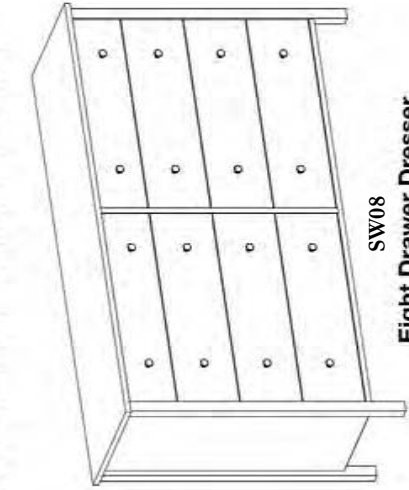

SW10 One Draer Nightstand in American Black Cherry with Concord Stain

Vermont Made Furniture - Brandon VT
Vermontmadeurniture.com - 05733

SW14Q HF

Arched Spindle Bed with High Footboard

- SW14T LF Twin
44"W x 81"D x 49 1/2"H
- SW14F LF Full
60"W x 81"D x 50"H
- SW14Q LF Queen
66"W x 84"D x 50"H
- SW14K LF King
82"W x 84"D x 50"H

Available Options:

- CAL King
- High or Low Footboard
- Storage Drawers
- Mattress Only or
- Mattress & Box Spring

SW14Q LF

Arched Spindle Bed with Low Footboard

SW08

Eight Drawer Dresser
63"W x 19 1/2"D x 39"H

SW13
Mirror

31"W x 36"H

SW02

Six Drawer Dresser
63"W x 19 1/2"D x 33"H

SW03

Three Drawer Chest
33"W x 19 1/2"D x 33"H

SW05

Five Drawer Chest
33"W x 19 1/2"D x 50"H

SW10-2

Two Drawer Nightstand
22"W x 19 1/2"D x 25"H

SW10-3

Three Drawer Nightstand
22"W x 19 1/2"D x 25"H

Dimensions are nominal.

Adjustable feet come standard on all case pieces.

Vermont Made Furniture - Brandon VT
Vermontmadefurniture.com - 05733