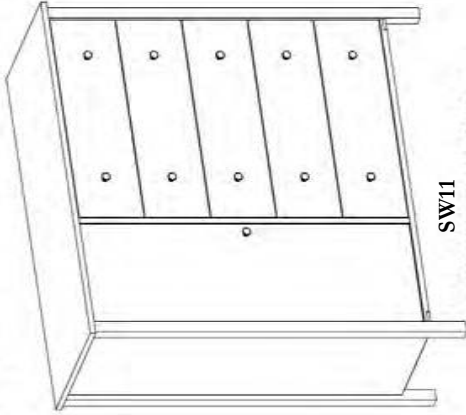

Available Options:

- CAL King
- High or Low Footboard
- Storage Drawers
- Mattress Only or
- Mattress & Box Spring

SW14Q LF

Arched Spindle Bed with Low Footboard

SW08

Eight Drawer Dresser
63"W x 19 1/2"D x 39"H

SW13
Mirror

31"W x 36"H

SW02

Six Drawer Dresser
63"W x 19 1/2"D x 33"H

SW03

Three Drawer Chest
33"W x 19 1/2"D x 33"H

SW05

Five Drawer Chest
33"W x 19 1/2"D x 50"H

SW06

Six Drawer Chest
33"W x 19 1/2"D x 57"H

SW07

Seven Drawer Lingerie Chest
22"W x 19 1/2"D x 57"H

SW11

Horizontal Wardrobe
49"W x 20"D x 50"H

SW10-1

One Drawer Nightstand
22"W x 19 1/2"D x 25"H

SW10-2

Two Drawer Nightstand
22"W x 19 1/2"D x 25"H

SW10-3

Three Drawer Nightstand
22"W x 19 1/2"D x 25"H

Dimensions are nominal.

Adjustable feet come standard on all case pieces.

Vermont Made Furniture - Brandon VT
Vermontmadefurniture.com - 05733