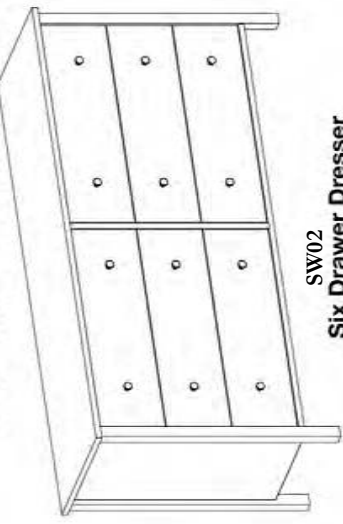

Available Options:

- CAL King
- High or Low Footboard
- Storage Drawers
- Mattress Only or
- Mattress & Box Spring

SW14Q LF

Arched Spindle Bed with Low Footboard

SW08

Eight Drawer Dresser
63"W x 19 1/2"D x 39"H

SW13
Mirror

31"W x 36"H

SW02

Six Drawer Dresser
63"W x 19 1/2"D x 33"H

SW03

Three Drawer Chest
33"W x 19 1/2"D x 33"H

SW05

Five Drawer Chest
33"W x 19 1/2"D x 50"H

SW06

Six Drawer Chest
33"W x 19 1/2"D x 57"H

SW07

Seven Drawer Lingerie Chest
22"W x 19 1/2"D x 57"H

SW11

Horizontal Wardrobe
49"W x 20"D x 50"H

SW10-1

One Drawer Nightstand
22"W x 19 1/2"D x 25"H

SW10-2

Two Drawer Nightstand
22"W x 19 1/2"D x 25"H

SW10-3

Three Drawer Nightstand
22"W x 19 1/2"D x 25"H

Dimensions are nominal.

Adjustable feet come standard on all case pieces.

Vermont Made Furniture - Brandon VT
Vermontmadefurniture.com - 05733