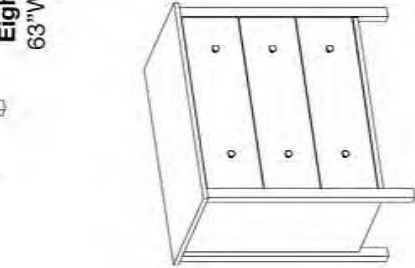

Available Options:

- CAL King
- High or Low Footboard
- Storage Drawers
- Mattress Only or
- Mattress & Box Spring

SW14Q LF

Arched Spindle Bed with Low Footboard

SW08

Eight Drawer Dresser
63"W x 19 1/2"D x 39"H

SW13
Mirror

31"W x 36"H

SW02

Six Drawer Dresser
63"W x 19 1/2"D x 33"H

SW03

Three Drawer Chest
33"W x 19 1/2"D x 33"H

SW05

Five Drawer Chest
33"W x 19 1/2"D x 50"H