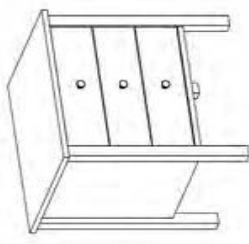

SW13
Mirror

31"W x 36"H

SW02

Six Drawer Dresser
63"W x 19 1/2"D x 33"H

SW03

Three Drawer Chest
33"W x 19 1/2"D x 33"H

SW05

Five Drawer Chest
33"W x 19 1/2"D x 50"H

SW06

Six Drawer Chest
33"W x 19 1/2"D x 57"H

SW07

Seven Drawer Lingerie Chest
22"W x 19 1/2"D x 57"H

SW11

Horizontal Wardrobe
49"W x 20"D x 50"H

SW10-1

One Drawer Nightstand
22"W x 19 1/2"D x 25"H

SW10-2

Two Drawer Nightstand
22"W x 19 1/2"D x 25"H

SW10-3

Three Drawer Nightstand
22"W x 19 1/2"D x 25"H

Dimensions are nominal.

Adjustable feet come standard on all case pieces.

Vermont Made Furniture - Brandon VT
Vermontmadefurniture.com - 05733