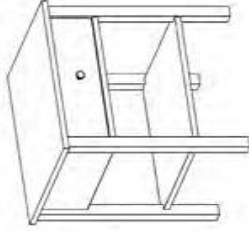

SW13
Mirror

31"W x 36"H

SW02

Six Drawer Dresser
63"W x 19 1/2"D x 33"H

SW03

Three Drawer Chest
33"W x 19 1/2"D x 33"H

SW05

Five Drawer Chest
33"W x 19 1/2"D x 50"H

SW06

Six Drawer Chest
33"W x 19 1/2"D x 57"H

SW07

Seven Drawer Lingerie Chest
22"W x 19 1/2"D x 57"H

SW11

Horizontal Wardrobe
49"W x 20"D x 50"H

SW10-1

One Drawer Nightstand
22"W x 19 1/2"D x 25"H

SW10-2

Two Drawer Nightstand
22"W x 19 1/2"D x 25"H

SW10-3

Three Drawer Nightstand
22"W x 19 1/2"D x 25"H

Dimensions are nominal.

Adjustable feet come standard on all case pieces.

Vermont Made Furniture - Brandon VT
Vermontmadefurniture.com - 05733