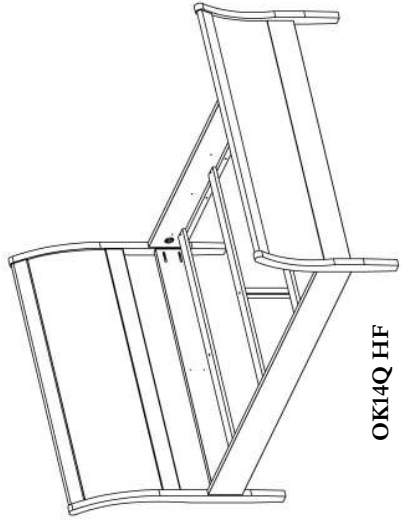

OK14Q 1F Queen Size Sleigh Bed in American Black Cherry with Concord Stain

Vermont Made Furniture

Okemo

COLLECTION

OK02 Six Drawer Double Dresser and OK13 Mirror in American Black Cherry with Concord Stain

OK05 Five Drawer Chest in American Black Cherry with Concord Stain

OK10 One Drawer Nightstand in American Black Cherry with Concord Stain

Vermont Made Furniture - Brandon VT
 Vermontmadeurniture.com - 05733

OK14Q HF

Sleigh Bed with High Footboard

OK14Q LF

64"W x 89"D x 46"H

OK14K LF

79"W x 89"D x 46"H

Available Options:

CAL King

34"W x 20"D x 35"H

OK05

Five Drawer Chest

34"W x 20"D x 52"H

OK07

Seven Drawer Lingerie Chest

23"W x 20"D x 59"H

OK04