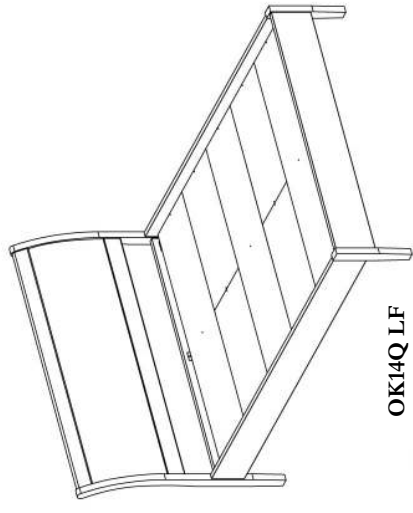

OK14Q HF

Sleigh Bed with High Footboard

OK14Q LF

64"W x 89"D x 46"H

OK14K LF

79"W x 89"D x 46"H

Available Options:

CAL King

High or Low Footboard

Storage Drawers

Mattress Only or

Mattress & Box Spring

OK14Q LF

Sleigh Bed with Low Footboard

OK13

Mirror

54"W x 28"H

OK02

Six Drawer Dresser

64"W x 20"D x 35"H

OK08

64"W x 20"D x 42"H

OK03

Three Drawer Chest

34"W x 20"D x 35"H

OK05

Five Drawer Chest

34"W x 20"D x 52"H

OK07

Seven Drawer Lingerie Chest

23"W x 20"D x 59"H

OK04