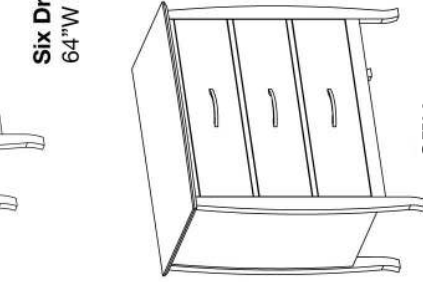

High or Low Footboard

Storage Drawers

Mattress Only or

Mattress & Box Spring

OK14Q LF

Sleigh Bed with Low Footboard

OK13

Mirror

54"W x 28"H

OK02

Six Drawer Dresser

64"W x 20"D x 35"H

OK08

64"W x 20"D x 42"H

OK03

Three Drawer Chest

34"W x 20"D x 35"H

OK05

Five Drawer Chest

34"W x 20"D x 52"H

OK07

Seven Drawer Lingerie Chest

23"W x 20"D x 59"H

OK04