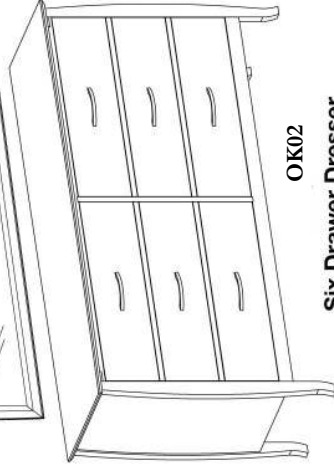

OK14Q HF

Sleigh Bed with High Footboard

OK14Q LF

64"W x 89"D x 46"H

OK14K LF

79"W x 89"D x 46"H

Available Options:

CAL King

High or Low Footboard

Storage Drawers

Mattress Only or

Mattress & Box Spring

OK14Q LF

Sleigh Bed with Low Footboard

OK13

Mirror

54"W x 28"H

OK02

Six Drawer Dresser

64"W x 20"D x 35"H

OK08

64"W x 20"D x 42"H

OK03

Three Drawer Chest

34"W x 20"D x 35"H

OK05

Five Drawer Chest

34"W x 20"D x 52"H

OK07

Seven Drawer Lingerie Chest

23"W x 20"D x 59"H

OK04