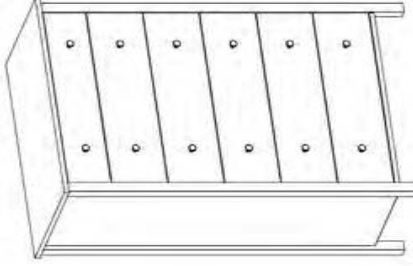

Available Options:

- CAL King
- High or Low Footboard
- Storage Drawers
- Mattress Only or
- Mattress & Box Spring

ST14Q LF

Arched Spindle Bed with Low Footboard

ST08

Eight Drawer Dresser
63"W x 19 1/2"D x 39"H

ST13
Mirror

31"W x 36"H

ST02

Six Drawer Dresser
63"W x 19 1/2"D x 33"H

ST03

Three Drawer Chest
33"W x 19 1/2"D x 33"H

ST05

Five Drawer Chest
33"W x 19 1/2"D x 50"H