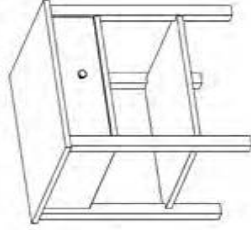

ST13
Mirror

31"W x 36"H

ST02

Six Drawer Dresser
63"W x 19 1/2"D x 33"H

ST03

Three Drawer Chest
33"W x 19 1/2"D x 33"H

ST05

Five Drawer Chest
33"W x 19 1/2"D x 50"H

ST06

Six Drawer Chest
33"W x 19 1/2"D x 57"H

ST07

Seven Drawer Lingerie Chest
22"W x 19 1/2"D x 57"H

ST11

Horizontal Wardrobe
49"W x 20"D x 50"H

ST10-1

One Drawer Nightstand
22"W x 19 1/2"D x 25"H

ST10-2

Two Drawer Nightstand
22"W x 19 1/2"D x 25"H

ST10-3

Three Drawer Nightstand
22"W x 19 1/2"D x 25"H

Dimensions are nominal.

Adjustable feet come standard on all case pieces.

49"W x 20"D x 50"H

Vermont Made Furniture - Brandon VT
Vermontmadefurniture.com - 05733