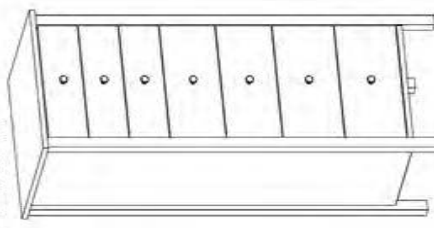

ST07

Seven Drawer Lingerie Chest
22"W x 19 1/2"D x 57"H