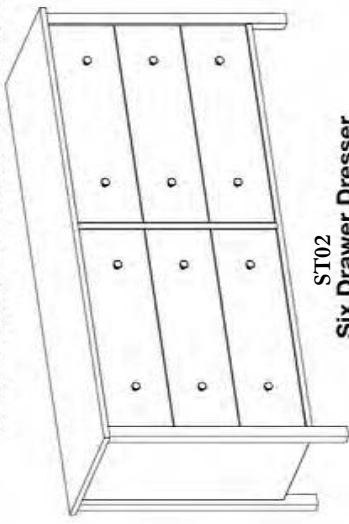

ST10 One Draer Nightstand in American Black Cherry with Concord Stain

Vermont Made Furniture - Brandon VT
 Vermontmadeurniture.com - 05733

ST14Q HF

Arched Spindle Bed with High Footboard

- ST14T LF
44"W x 81"D x 49 1/2"H
- ST14F LF
60"W x 81"D x 50"H
- ST14Q LF
66"W x 84"D x 50"H
- ST14K LF
82"W x 84"D x 50"H

Available Options:

- CAL King
- High or Low Footboard
- Storage Drawers
- Mattress Only or
- Mattress & Box Spring

ST14Q LF

Arched Spindle Bed with Low Footboard

ST08

Eight Drawer Dresser
63"W x 19 1/2"D x 39"H

ST13
Mirror

31"W x 36"H

ST02

Six Drawer Dresser
63"W x 19 1/2"D x 33"H

ST03

Three Drawer Chest
33"W x 19 1/2"D x 33"H

ST05

Five Drawer Chest
33"W x 19 1/2"D x 50"H

ST10-2

Two Drawer Nightstand
22"W x 19 1/2"D x 25"H

ST10-3

Three Drawer Nightstand
22"W x 19 1/2"D x 25"H

Dimensions are nominal.

Adjustable feet come standard on all case pieces.

49"W x 20"D x 50"H

Vermont Made Furniture - Brandon VT
Vermontmadefurniture.com - 05733