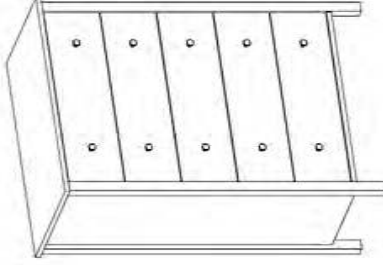

Available Options:

- CAL King
- High or Low Footboard
- Storage Drawers
- Mattress Only or
- Mattress & Box Spring

ST14Q LF

Arched Spindle Bed with Low Footboard

ST08

Eight Drawer Dresser
63"W x 19 1/2"D x 39"H

ST13
Mirror

31"W x 36"H

ST02

Six Drawer Dresser
63"W x 19 1/2"D x 33"H

ST03

Three Drawer Chest
33"W x 19 1/2"D x 33"H

ST05

Five Drawer Chest
33"W x 19 1/2"D x 50"H