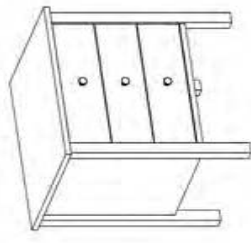

ST13
Mirror

31"W x 36"H

ST02

Six Drawer Dresser
63"W x 19 1/2"D x 33"H

ST03

Three Drawer Chest
33"W x 19 1/2"D x 33"H

ST05

Five Drawer Chest
33"W x 19 1/2"D x 50"H

ST06

Six Drawer Chest
33"W x 19 1/2"D x 57"H

ST07

Seven Drawer Lingerie Chest
22"W x 19 1/2"D x 57"H

ST11

Horizontal Wardrobe
49"W x 20"D x 50"H

ST10-1

One Drawer Nightstand
22"W x 19 1/2"D x 25"H

ST10-2

Two Drawer Nightstand
22"W x 19 1/2"D x 25"H

ST10-3

Three Drawer Nightstand
22"W x 19 1/2"D x 25"H

Dimensions are nominal.

Adjustable feet come standard on all case pieces.

49"W x 20"D x 50"H

Vermont Made Furniture - Brandon VT
Vermontmadefurniture.com - 05733