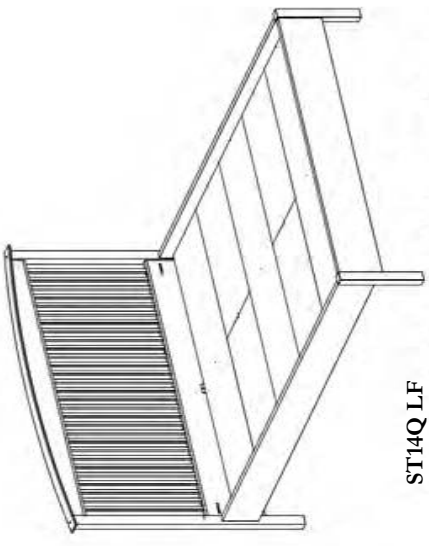

ST10 One Draer Nightstand in American Black Cherry with Concord Stain

Vermont Made Furniture - Brandon VT
 Vermontmadeurniture.com - 05733

ST14Q HF

Arched Spindle Bed with High Footboard

- ST14T LF
44"W x 81"D x 49 1/2"H
- ST14F LF
60"W x 81"D x 50"H
- ST14Q LF
66"W x 84"D x 50"H
- ST14K LF
82"W x 84"D x 50"H

Available Options:

- CAL King
- High or Low Footboard
- Storage Drawers
- Mattress Only or
- Mattress & Box Spring

ST14Q LF

Arched Spindle Bed with Low Footboard

ST08

Eight Drawer Dresser
63"W x 19 1/2"D x 39"H

ST13
Mirror

31"W x 36"H

ST02

Six Drawer Dresser
63"W x 19 1/2"D x 33"H

ST03

Three Drawer Chest
33"W x 19 1/2"D x 33"H

ST05

Five Drawer Chest
33"W x 19 1/2"D x 50"H