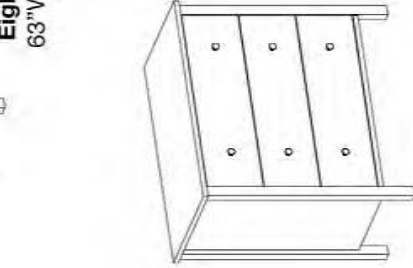

Available Options:

- CAL King
- High or Low Footboard
- Storage Drawers
- Mattress Only or
- Mattress & Box Spring

ST14Q LF

Arched Spindle Bed with Low Footboard

ST08

Eight Drawer Dresser
63"W x 19 1/2"D x 39"H

ST13
Mirror

31"W x 36"H

ST02

Six Drawer Dresser
63"W x 19 1/2"D x 33"H

ST03

Three Drawer Chest
33"W x 19 1/2"D x 33"H

ST05

Five Drawer Chest
33"W x 19 1/2"D x 50"H