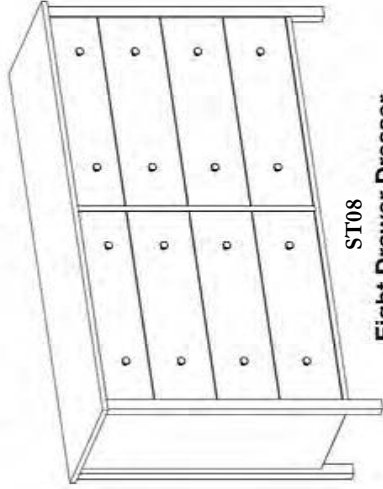

ST10 One Draer Nightstand in American Black Cherry with Concord Stain

Vermont Made Furniture - Brandon VT
 Vermontmadeurniture.com - 05733

ST14Q HF

Arched Spindle Bed with High Footboard

- ST14T LF
44"W x 81"D x 49 1/2"H
- ST14F LF
60"W x 81"D x 50"H
- ST14Q LF
66"W x 84"D x 50"H
- ST14K LF
82"W x 84"D x 50"H

Available Options:

- CAL King
- High or Low Footboard
- Storage Drawers
- Mattress Only or
- Mattress & Box Spring

ST14Q LF

Arched Spindle Bed with Low Footboard

ST08

Eight Drawer Dresser
63"W x 19 1/2"D x 39"H

ST13
Mirror

31"W x 36"H

ST02

Six Drawer Dresser
63"W x 19 1/2"D x 33"H

ST03

Three Drawer Chest
33"W x 19 1/2"D x 33"H

ST05

Five Drawer Chest
33"W x 19 1/2"D x 50"H

ST10-2

Two Drawer Nightstand
22"W x 19 1/2"D x 25"H

ST10-3

Three Drawer Nightstand
22"W x 19 1/2"D x 25"H

Dimensions are nominal.

Adjustable feet come standard on all case pieces.

49"W x 20"D x 50"H

Vermont Made Furniture - Brandon VT
Vermontmadefurniture.com - 05733