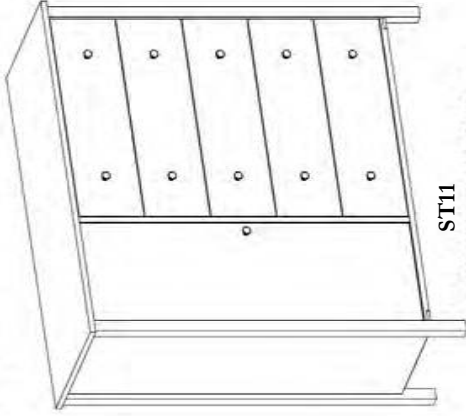

Available Options:

- CAL King
- High or Low Footboard
- Storage Drawers
- Mattress Only or
- Mattress & Box Spring

ST14Q LF

Arched Spindle Bed with Low Footboard

ST08

Eight Drawer Dresser
63"W x 19 1/2"D x 39"H

ST13
Mirror

31"W x 36"H

ST02

Six Drawer Dresser
63"W x 19 1/2"D x 33"H

ST03

Three Drawer Chest
33"W x 19 1/2"D x 33"H

ST05

Five Drawer Chest
33"W x 19 1/2"D x 50"H

ST06

Six Drawer Chest
33"W x 19 1/2"D x 57"H

ST07

Seven Drawer Lingerie Chest
22"W x 19 1/2"D x 57"H

ST11

Horizontal Wardrobe
49"W x 20"D x 50"H

ST10-1

One Drawer Nightstand
22"W x 19 1/2"D x 25"H

ST10-2

Two Drawer Nightstand
22"W x 19 1/2"D x 25"H

ST10-3

Three Drawer Nightstand
22"W x 19 1/2"D x 25"H

Dimensions are nominal.

Adjustable feet come standard on all case pieces.

49"W x 20"D x 50"H

Vermont Made Furniture - Brandon VT
Vermontmadefurniture.com - 05733