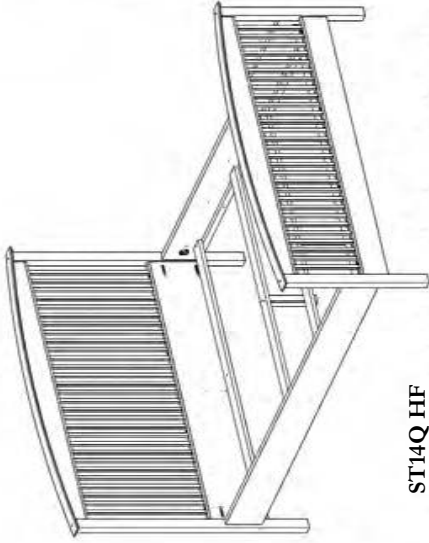

ST14Q LF Arched Spindle Bed in Cherry with Concord Finish

Vermont Made Furniture

Stowe

COLLECTION

ST02 Six Drawer Double Dresser and ST13 Mirror in American Black Cherry with Concord Stain

ST06 Six Drawer Chest in American Black Cherry with Concord Stain

ST10 One Draer Nightstand in American Black Cherry with Concord Stain

Vermont Made Furniture - Brandon VT
 Vermontmadeurniture.com - 05733

ST14Q HF

Arched Spindle Bed with High Footboard

- ST14T LF
44"W x 81"D x 49 1/2"H
- ST14F LF
60"W x 81"D x 50"H
- ST14Q LF
66"W x 84"D x 50"H
- ST14K LF
82"W x 84"D x 50"H

Available Options:

- CAL King
- High or Low Footboard
- Storage Drawers
- Mattress Only or
- Mattress & Box Spring

ST14Q LF

Arched Spindle Bed with Low Footboard

ST08

Eight Drawer Dresser
63"W x 19 1/2"D x 39"H

ST13
Mirror

31"W x 36"H

ST02

Six Drawer Dresser
63"W x 19 1/2"D x 33"H

ST03

Three Drawer Chest
33"W x 19 1/2"D x 33"H

ST05

Five Drawer Chest
33"W x 19 1/2"D x 50"H